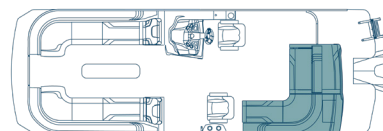

CRESTPONTONBOATS.COM

@crestpontonboats

Caribbean Platinum Specifications

	230 CP3	250 CP3	250 CP3 (400 HP)
Length (LOA)	24'6"	25'4"	25'4"
Horsepower	300 HP	300 HP	400 HP
Fuel Tank	52 gal	52 gal	85 gal
Persons Capacity	13	15	13
Maximum Persons Weight	1,815 lbs	2,075 lbs	1,765 lbs
Maximum Persons, Motor & Gear Weight	2,625 lbs	2,750 lbs	2,790 lbs
Boat Weight	3,719 lbs	4,319 lbs	4,426 lbs

SLC | Portside Captain's Chair

Captains and co-captains take charge of this layout with an additional portside captain's chair and plenty of lounging space for your crew.

230 | 23' 250 | 25'

SLS | Swing Back Mini L