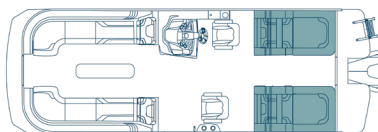

SLC | Portside Captain's Chair

Captains and co-captains take charge of this layout with an additional portside captain's chair and plenty of lounging space for your crew.

230 | 23' 250 | 25'

SLS | Swing Back Mini L

Choose which view you get with the swing back lounge chair located on the stern of this layout.

230 | 23' 250 | 25'

SLRC | Rear Chaise

The stern of this layout is equipped with two chaise lounge chairs and dual captain's chairs.