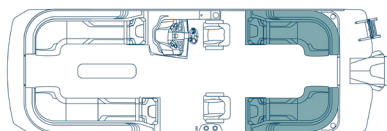

Caribbean Platinum Specifications

	230 CP3	250 CP3	250 CP3 (400 HP)
Length (LOA)	24'6"	25'4"	25'4"
Horsepower	300 HP	300 HP	400 HP
Fuel Tank	52 gal	52 gal	85 gal
Persons Capacity	13	15	13
Maximum Persons Weight	1,815 lbs	2,075 lbs	1,765 lbs
Maximum Persons, Motor & Gear Weight	2,625 lbs	2,750 lbs	2,790 lbs
Boat Weight	3,719 lbs	4,319 lbs	4,426 lbs

For a full list of specifications, visit crestpontonboats.com.

Not all color combinations may be available. Colors shown are for representative purposes only. See your Crest dealer for details.

Available Floor Plans

SLC | Portside Captain's Chair

Captains and co-captains take charge of this layout with an additional portside captain's chair and plenty of lounging space for your crew.

230 | 23' 250 | 25'